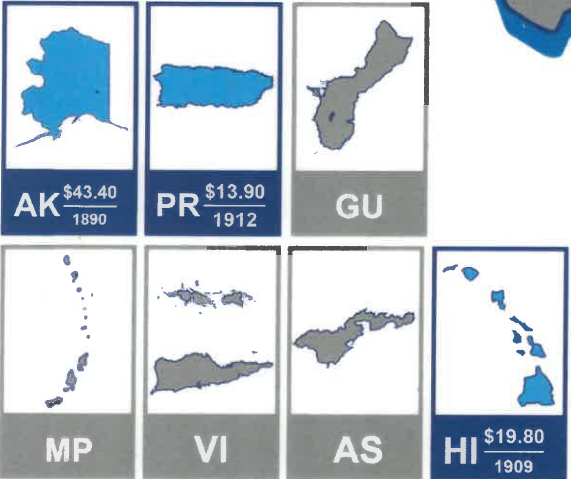

Birth Certify

Pricing and Certifiable Years

OUTSIDE CONTINENTAL U.S.

The dates shown represent the specific time-frames the state is able to certify birth records. States shown in gray do not currently offer the Birth Certify service.*
 i.e. Someone born in Louisiana in or after 1916 may be eligible for Birth Certify. Someone born in Massachusetts before 1953 or after 2010 is **not** eligible for Birth Certify.