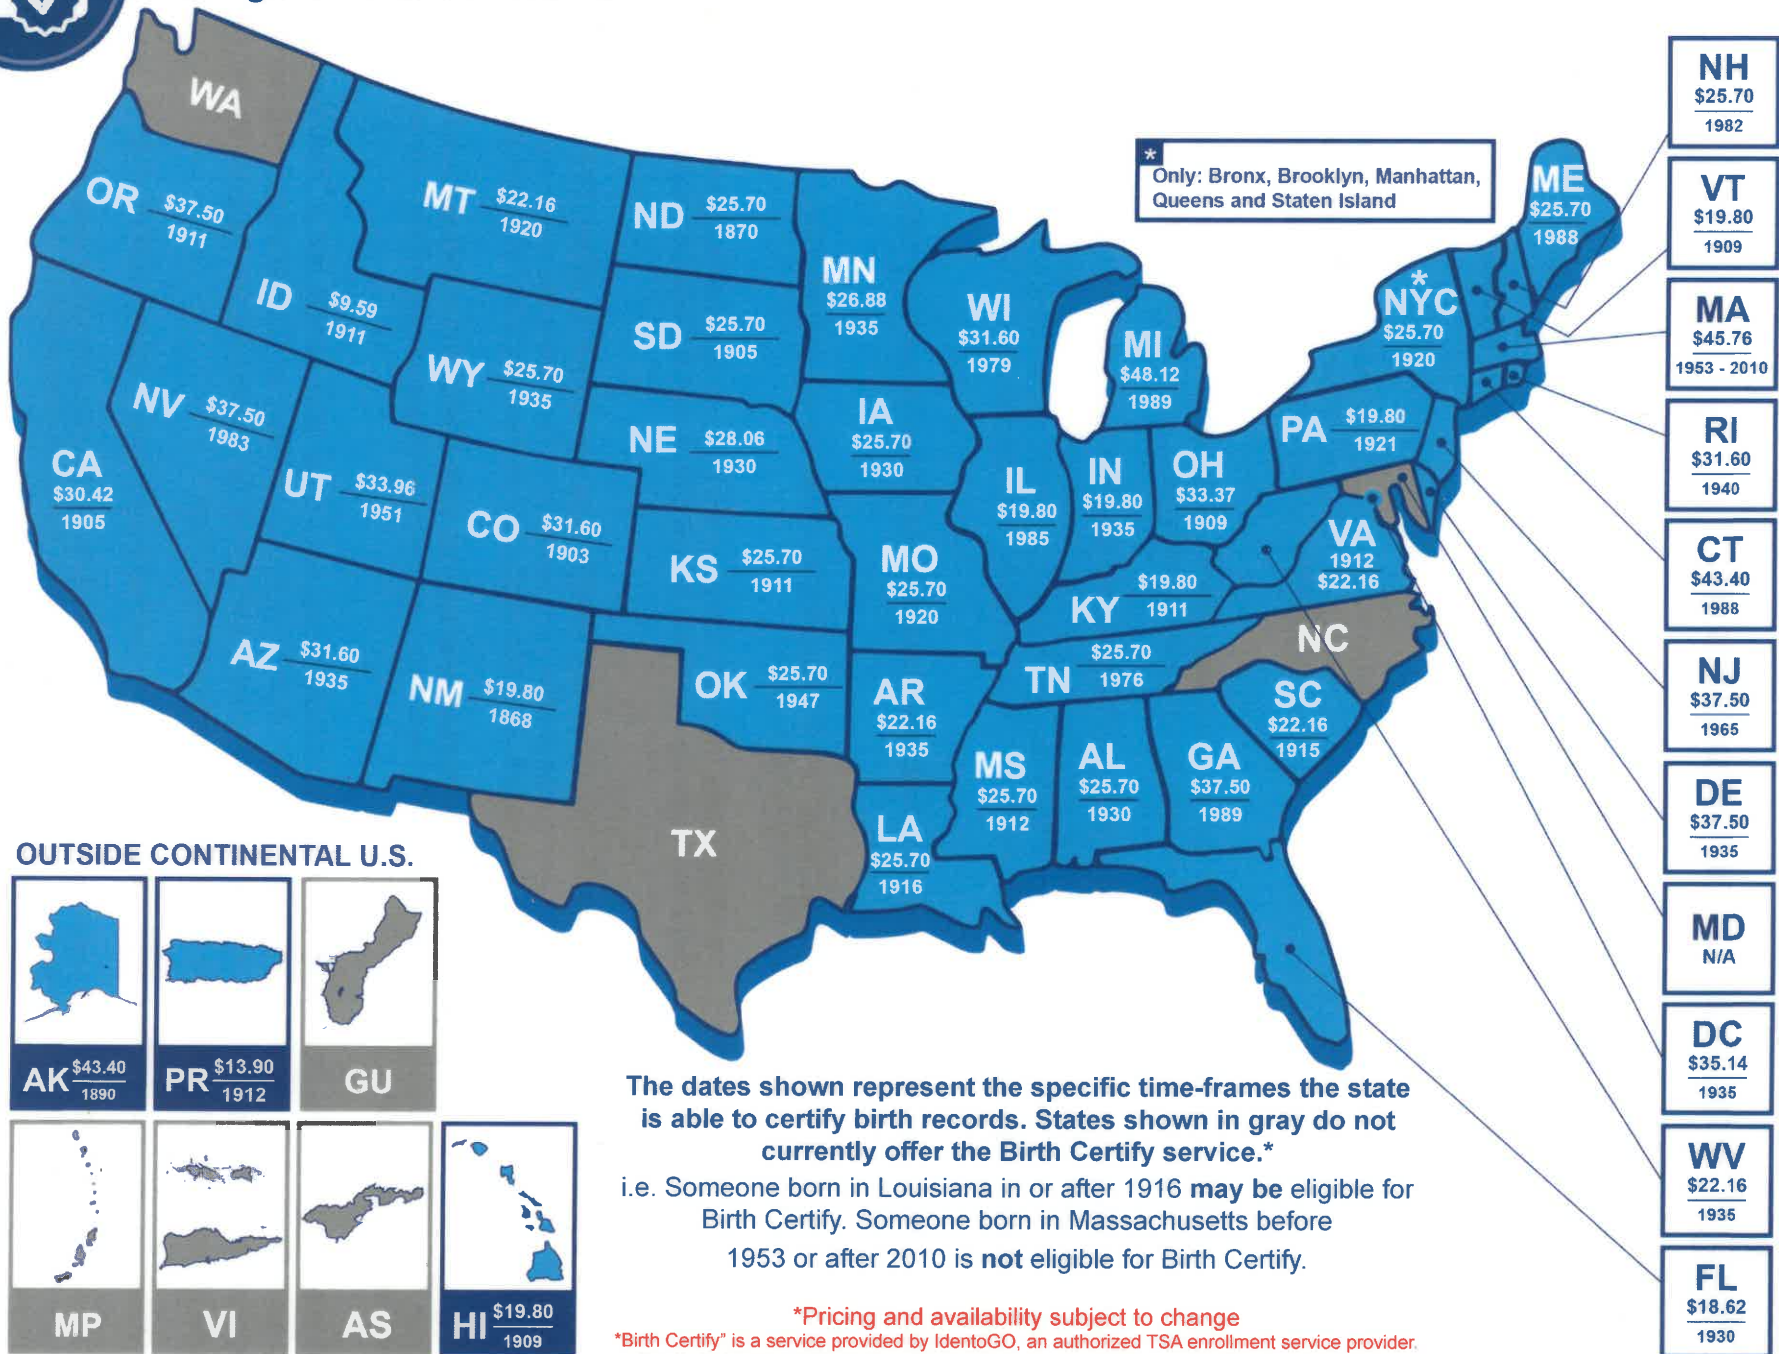

Birth Certify

Pricing and Certifiable Years

OUTSIDE CONTINENTAL U.S.

The dates shown represent the specific time-frames the state is able to certify birth records. States shown in gray do not currently offer the Birth Certify service.*
 i.e. Someone born in Louisiana in or after 1916 may be eligible for Birth Certify. Someone born in Massachusetts before 1953 or after 2010 is **not** eligible for Birth Certify.

*Pricing and availability subject to change
 *Birth Certify™ is a service provided by IdentoGO, an authorized TSA enrollment service provider. The Birth Certify service is optional and the cost of the service is paid directly to IdentoGO.